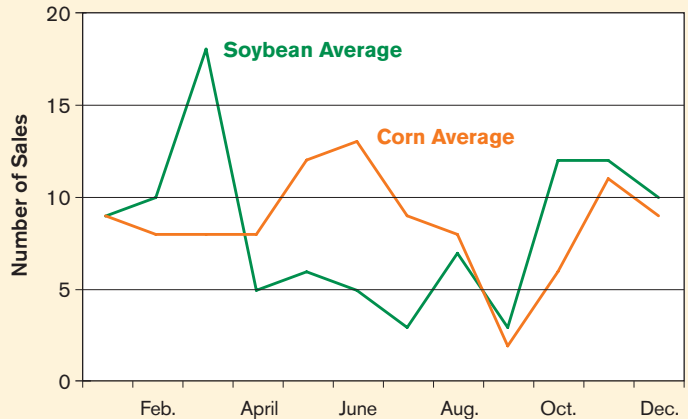

Adviser Index: Average of Adviser Sales Levels for Corn and Soybeans

Adviser Information

AgResource Company: (312) 408-0045

AgriVisor Services Inc.: (800) 676-5799

The Brock Report: (800) 558-3431

Doane Outlook Hedger: (314) 372-3519

Dynamic Hedge: (800) 933-3996

Pro Farmer: (800) 772-0023

Progressive Ag Marketing: (800) 450-1404

Stewart-Peterson Group: (800) 334-9779

Top Farmer Intelligence: (800) 334-9779

Utterback Marketing: (765) 339-4909

Average Cash Sales by Month

> The above graph shows the average cash sales by month for corn and soybeans for the advisory services listed at left.

The advisory services listed above provide cash sale advice in the Archer Financial Agricultural Hedge Marketing Program. Sales data is a five-year average by month from 2005 to 2010.