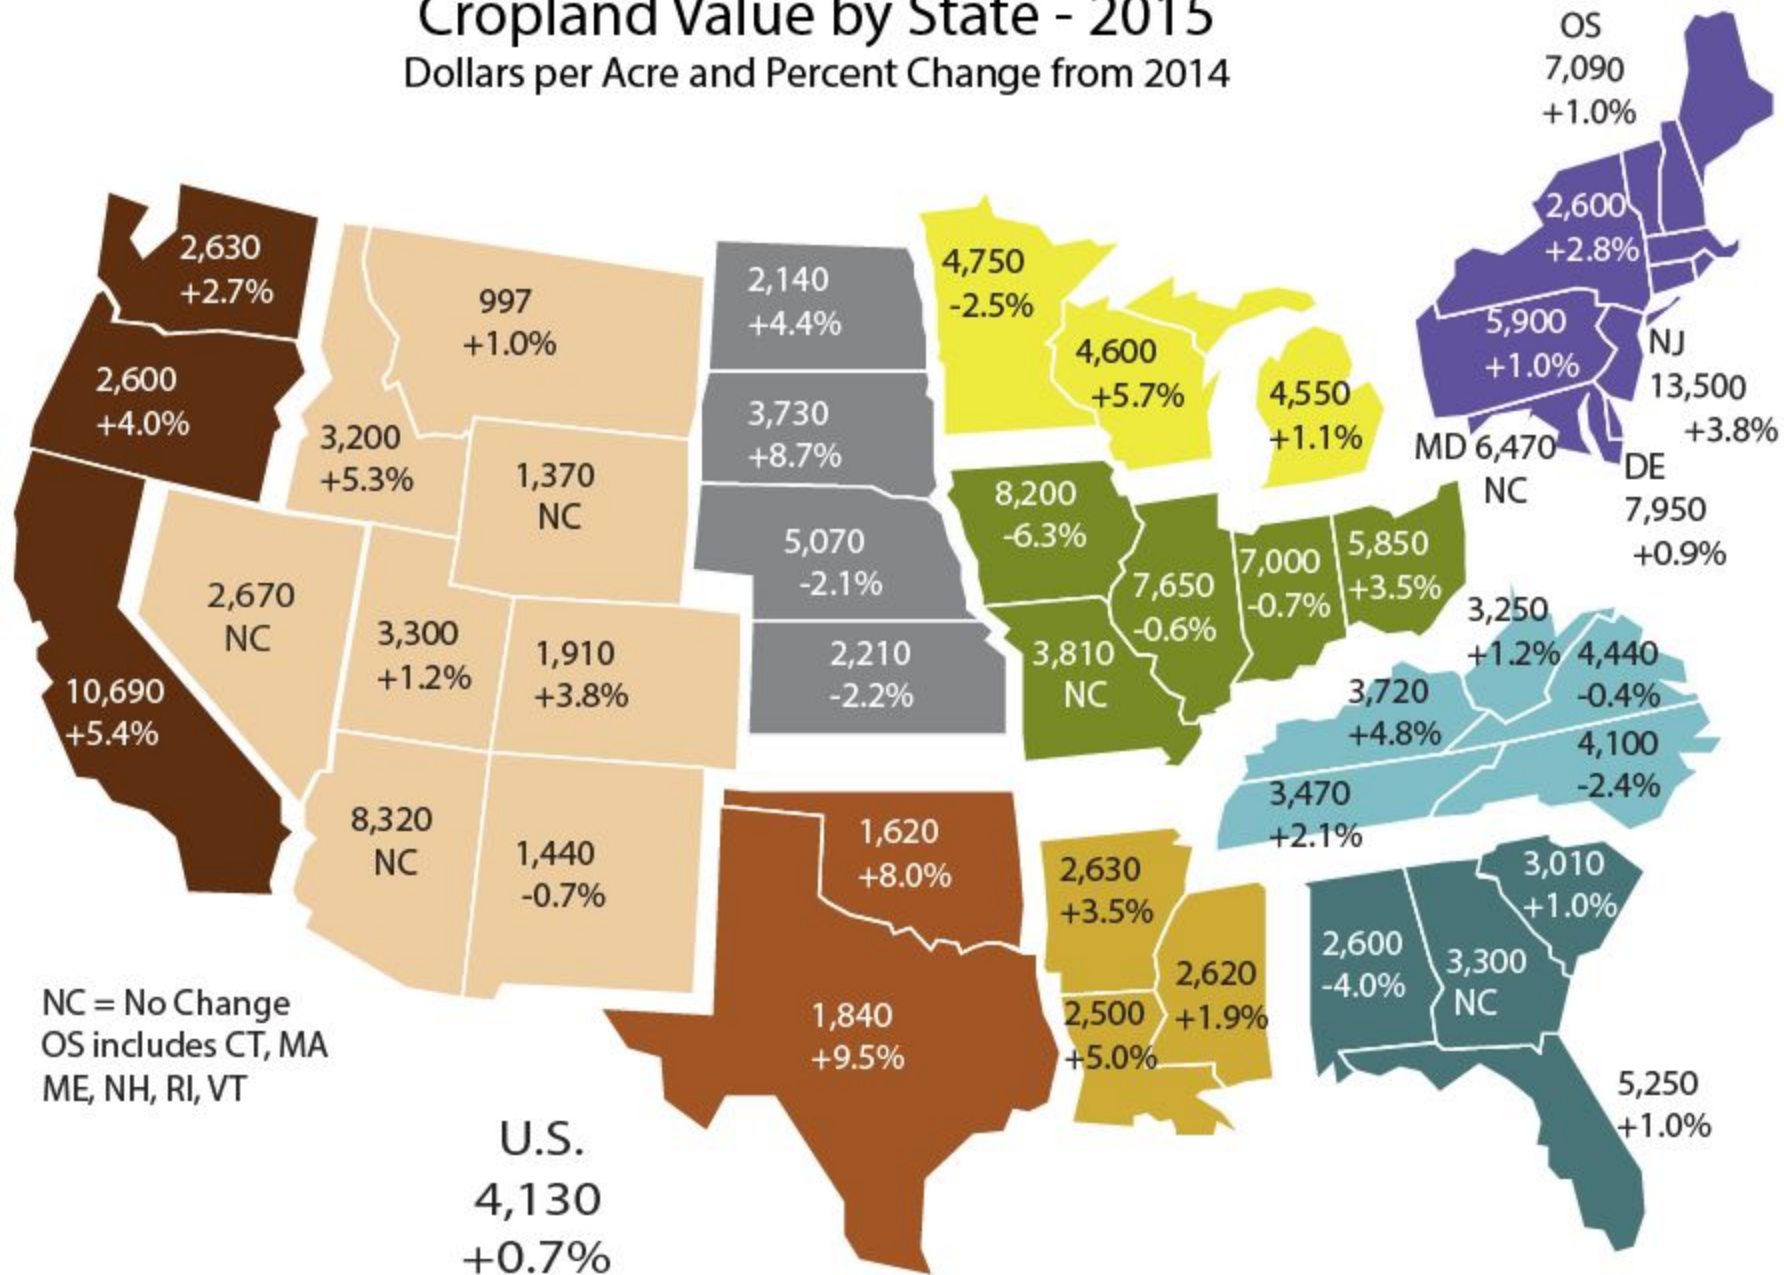

Cropland Value by State - 2015

Dollars per Acre and Percent Change from 2014

NC = No Change
 OS includes CT, MA
 ME, NH, RI, VT