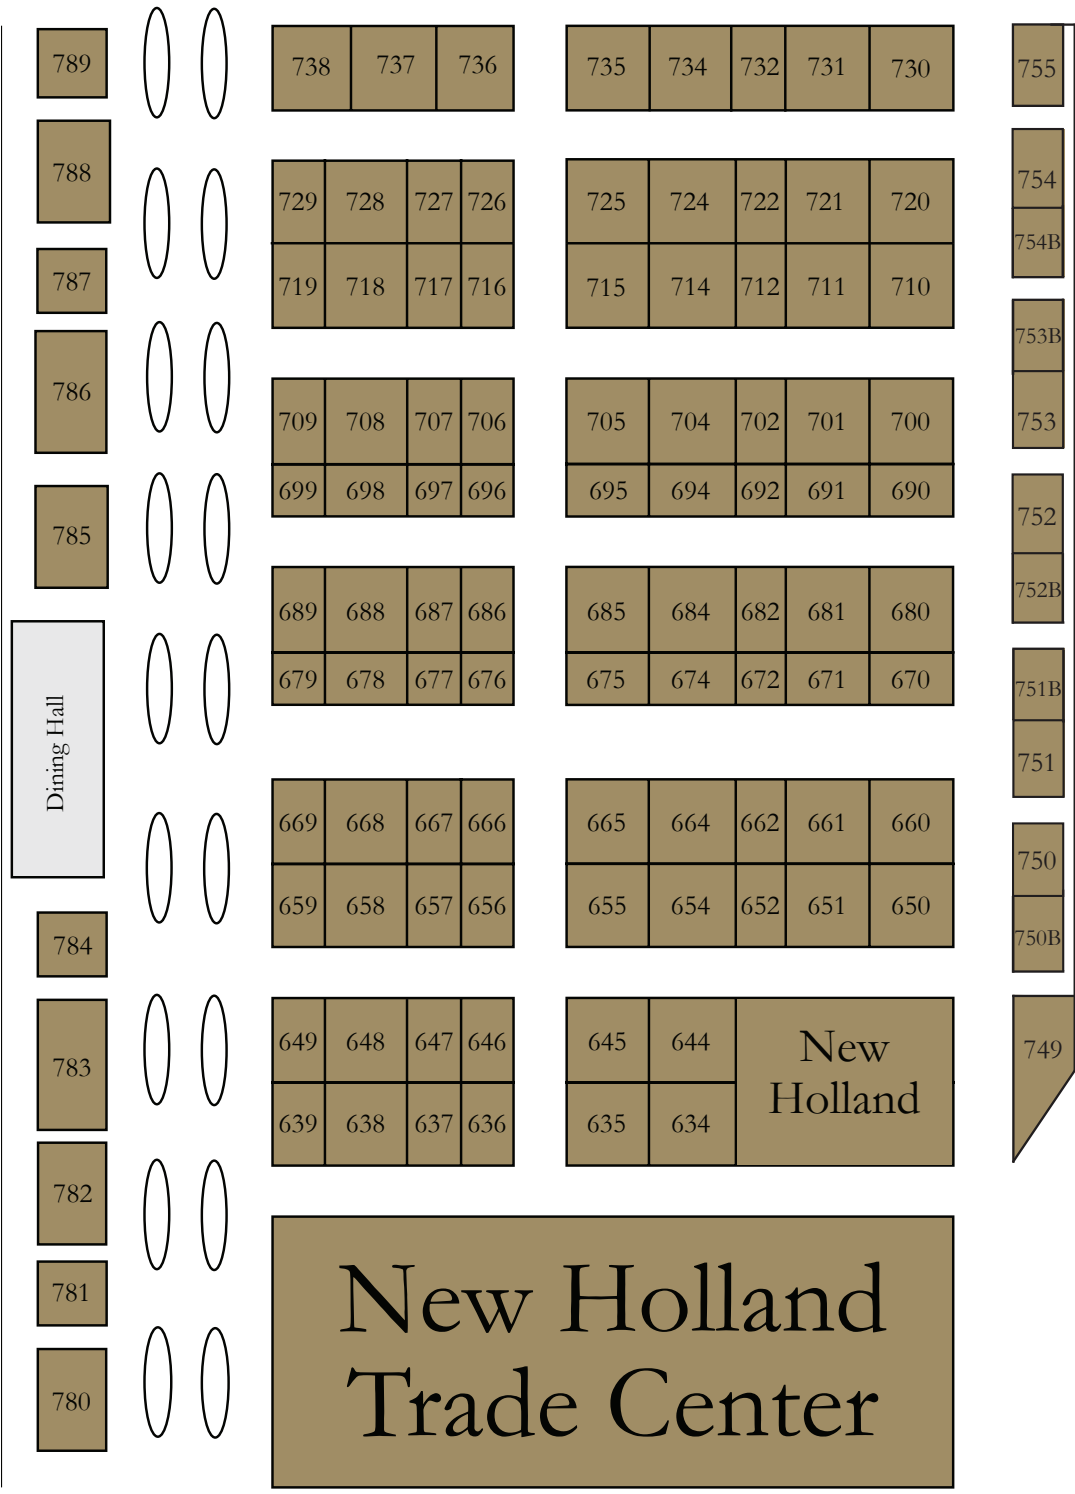

OUTDOOR TRADE MALL

Booths TM 600-799

New Holland
Trade Center