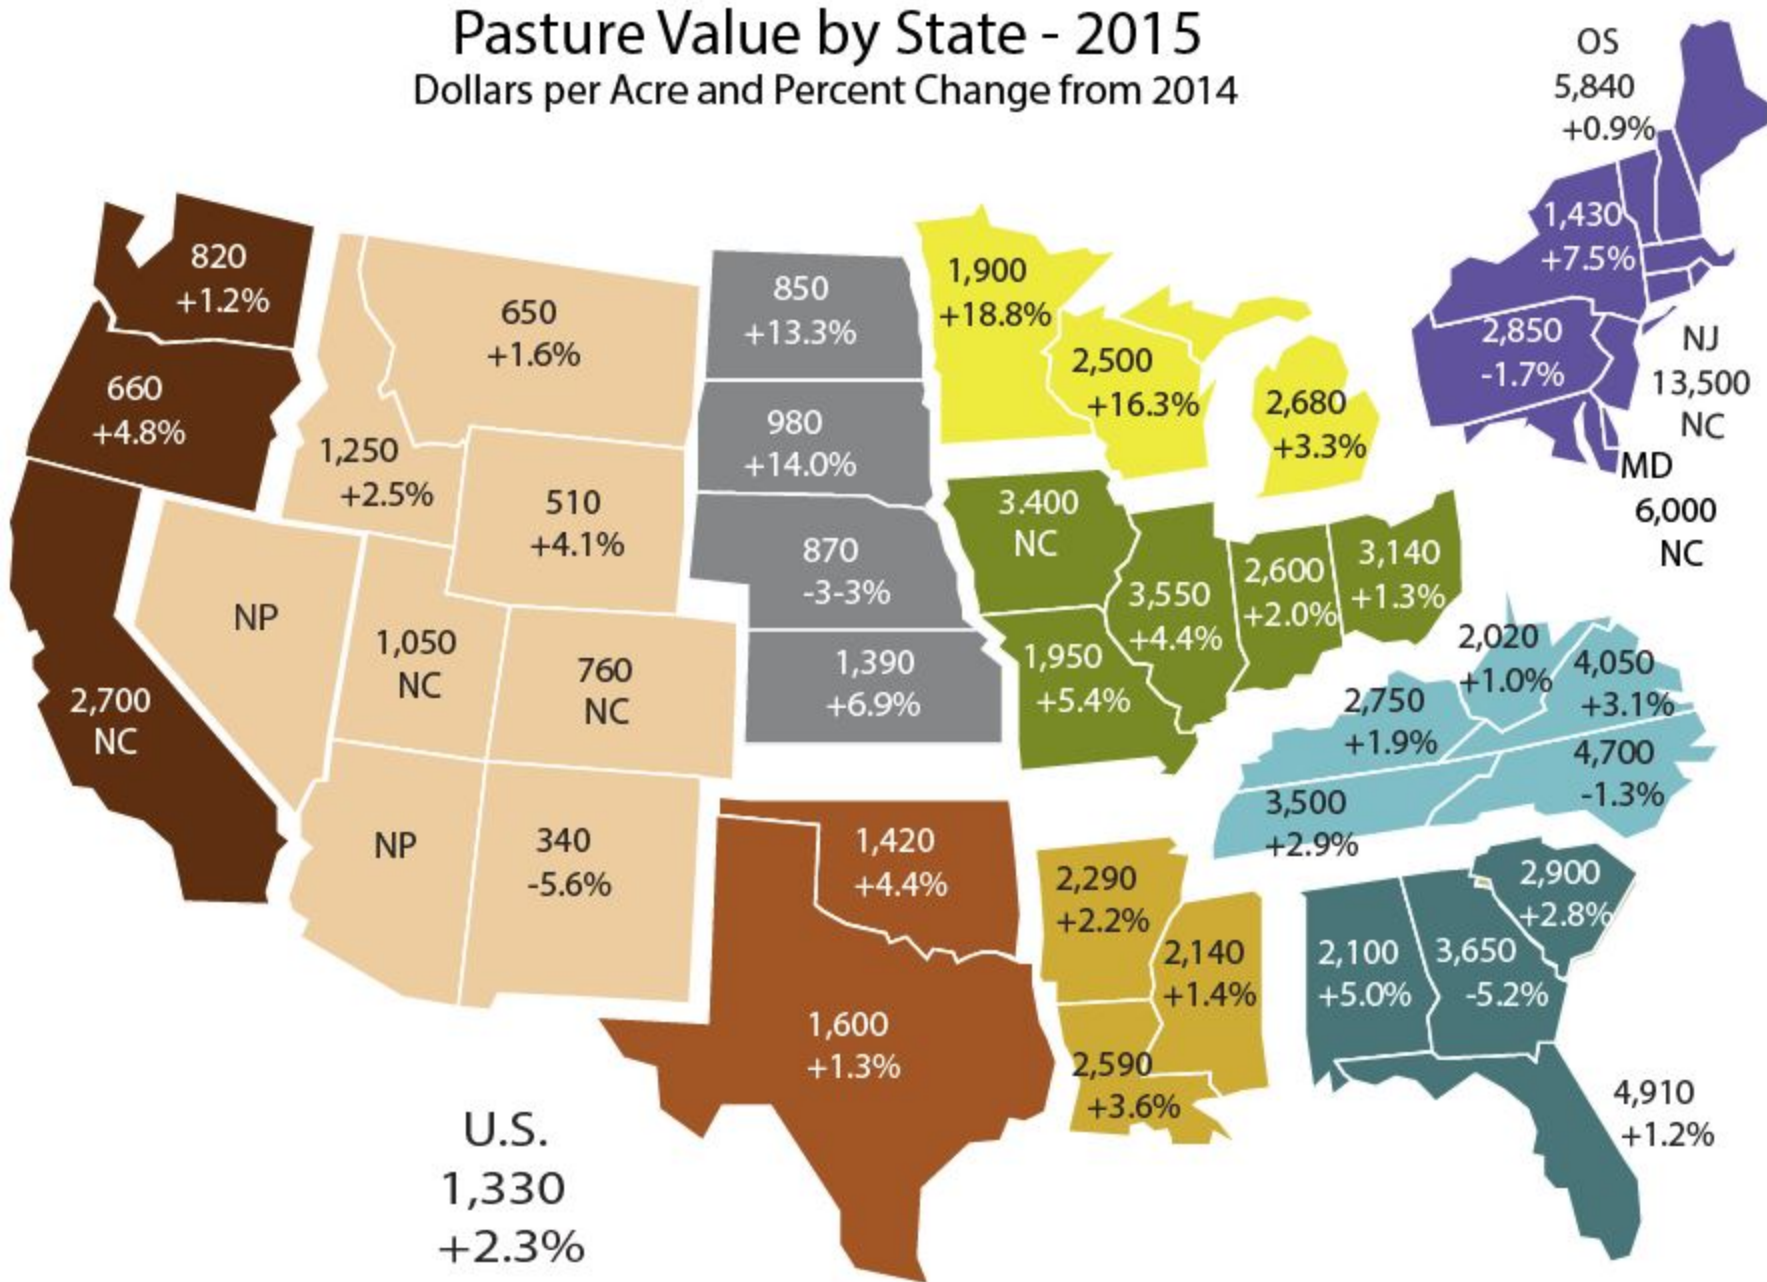

Pasture Value by State - 2015

Dollars per Acre and Percent Change from 2014

OS includes CT, DE, MA, ME, NH, RI, VT
 NP = Not Published due to insufficient reports
 NC = No Change

USDA-NASS
 August 5, 2015